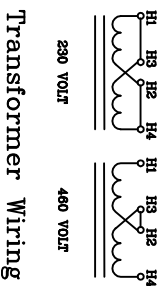

NOTE:

See element wiring diagram for bussing details. 60 KW heaters have two contactors and an additional temperature controller.

Unlabeled Connectors
Bottom left on board

To
Thermister

Typical Wiring

NO.	DESCRIPTION	DATE
1	Changed #'s Thermolexics	11.16 04